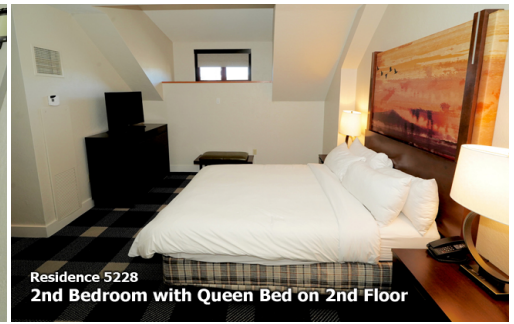

HeavenlyVillageCondos.com

Reservations:

(530) 545-3063

rsvp@HeavenlyVillageCondos.com

Residence 5228
Master Bedroom with King Bed and Fireplace

Residence 5228
2nd Bedroom with Queen Bed on 2nd Floor

Residence # 5228
2 Bedroom 3 Bathroom Loft
Sleeps 8-10 - approx 1510 sq. ft.
1 King Bed, 1 Queen Bed, 2 Queen Sofa Beds, 2 Twin Window Beds, Balcony

Residence 5228
Living Room • Queen Sofa Bed, 2 Twin Window Beds, Fireplace

Residence 5228
Loft Outside 2nd Bedroom with Queen Sofa Bed

Residence 5228
Full Kitchen

Residence 5228
Dining Area

Residence 5228
View from Balcony

Residence 5228
Balcony off Master Bedroom

Residence 5228
Master Bathroom with Single Sink

Residence 5228
Master Bathroom with Jetted Tub & Separate Shower

Residence 5228
2nd Bathroom with Single Sink

Residence 5228
2nd Bathroom with Regular Tub